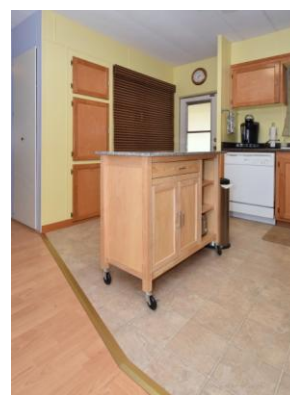

Annual Property Tax: \$408

Lot Rent: \$350.00

Heat: Electric, Central

Status: Active

Exterior Color: Beige White

Builder: Sierra

Year: 1973

Size (width x length): 24' x 49'

Sq Ft: 1176

Bed Rooms: 2 **Bath Rooms:** 2

***Beautiful Home Located In A Desirable 55+ Community
Near Historic Jacksonville
\$40,000.00***

This is a very nice 2 bedroom 2 full bath home with many upgrades including double pane windows, laminate flooring, remodeled kitchen and much more. Entertain on a spacious deck with a great view and a large landscaped yard. You will have a variety of cherry, plumb and apple trees, a large storage building and nice carport. Located near the historic town of Jacksonville, home of the Britt Festival and shopping. In a very nice 55+ community with a nice swimming pool, clubhouse, pool hall and only minutes from Medford.